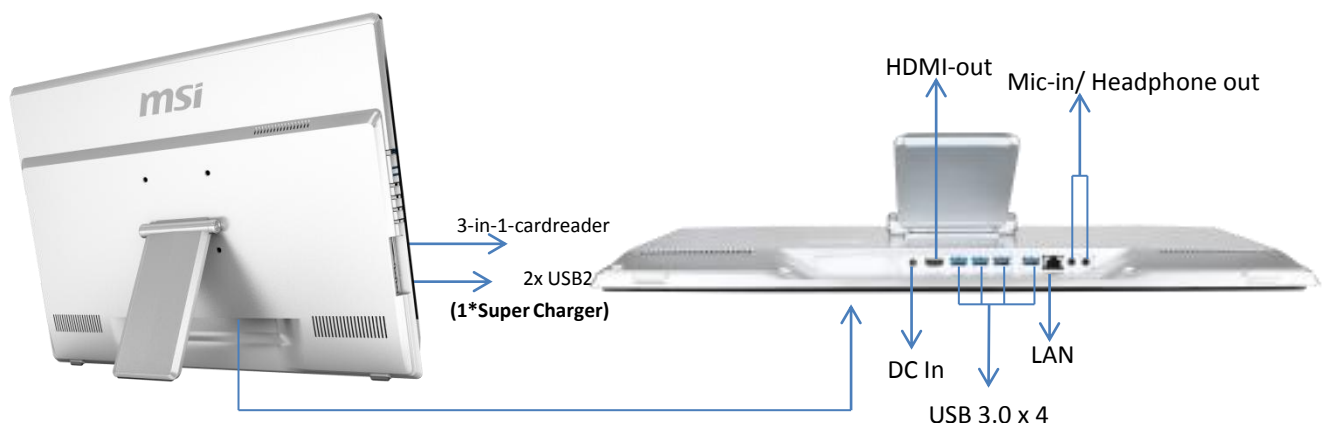

### All-in-One, One for All.

MSI brightly launched new 24-inch entertainment All-in-One PC- MS-AE63 with integrated computer and screen as well as modern ID design that provides you a cleaner area.

- Anti-Flicker AIO PC
- Ultra-slim and frameless design
- More space-saving and ease to use.
- Full multimedia connectivity and support USB 3.0
- Eco-friendly Design: RoHS, Energy Star 5.2

10-Point Touch (optional)

3.0 USB 3.0

FULL HD 1080P 1920 X 1080

LED Backlight

Super Charger

21mm Ultra-Slim

Less Blue Light

Solid State Drive (optional)

## Selling Points

Anti-Flicker

- The 4th Gen Intel® Mobile Core™ series Processors
- 10-point touch screen (optional)
- Ultra-slim and frameless design, the minimum thickness is only 21mm
- Exclusive Anti-Flicker and Less Blue Light Technology to protect user eyesight
- Internal SSD speed up operating system and games (optional)
- LED backlight LCD panel for maximum energy-saving
- MSI Super Charger for high-speed data transfers and fast charging
- Creative Sound Blaster™ Cinema sound system