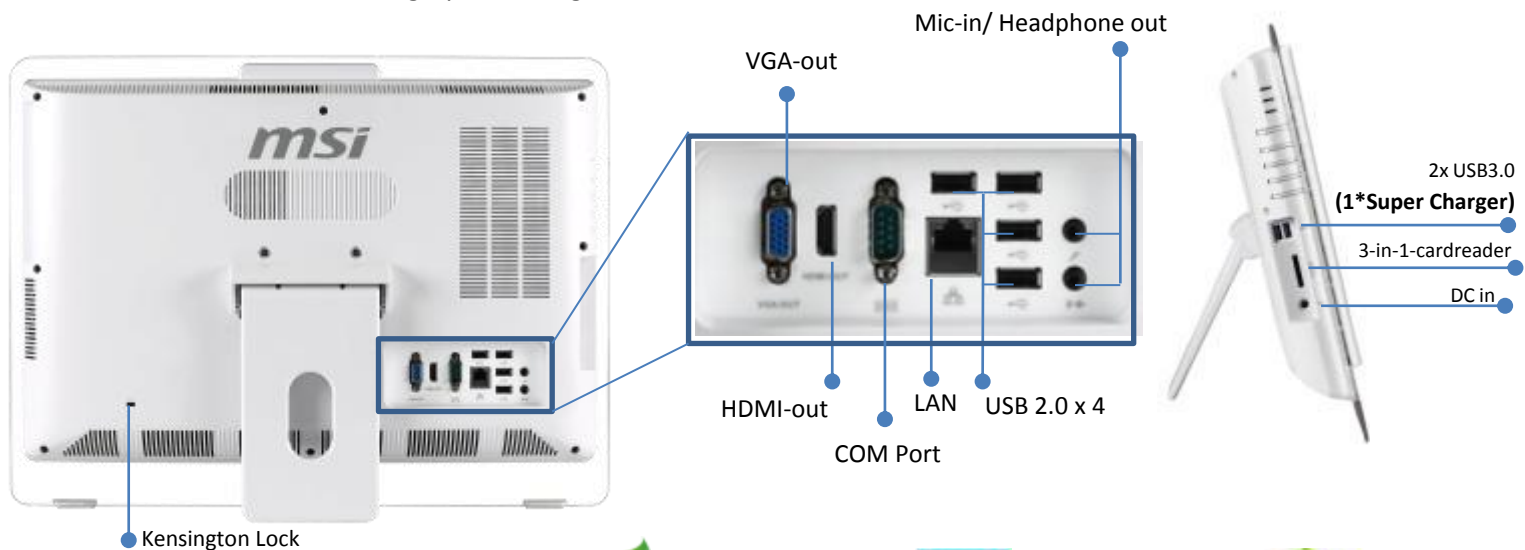

Selling Points

Anti-Flicker

- MSI Anti-Flicker Technology with Less Blue Light
- (Optional) Multi-touch Screen (Windows 7)
- Intel® Core i5® 4460s CPU
- MSI Super Charger technology for fast and power-off charging
- Support 1 COM port & VGA out for connecting barcode readers, credit card machines or credit card billing machines, making it an optimal cutting-edge platform for a variety of commercial applications
- Quick Fix PC tool, which enables users to efficiently self-diagnose and repair PC systems
- Stylish out looking.
- Power saving, space saving.