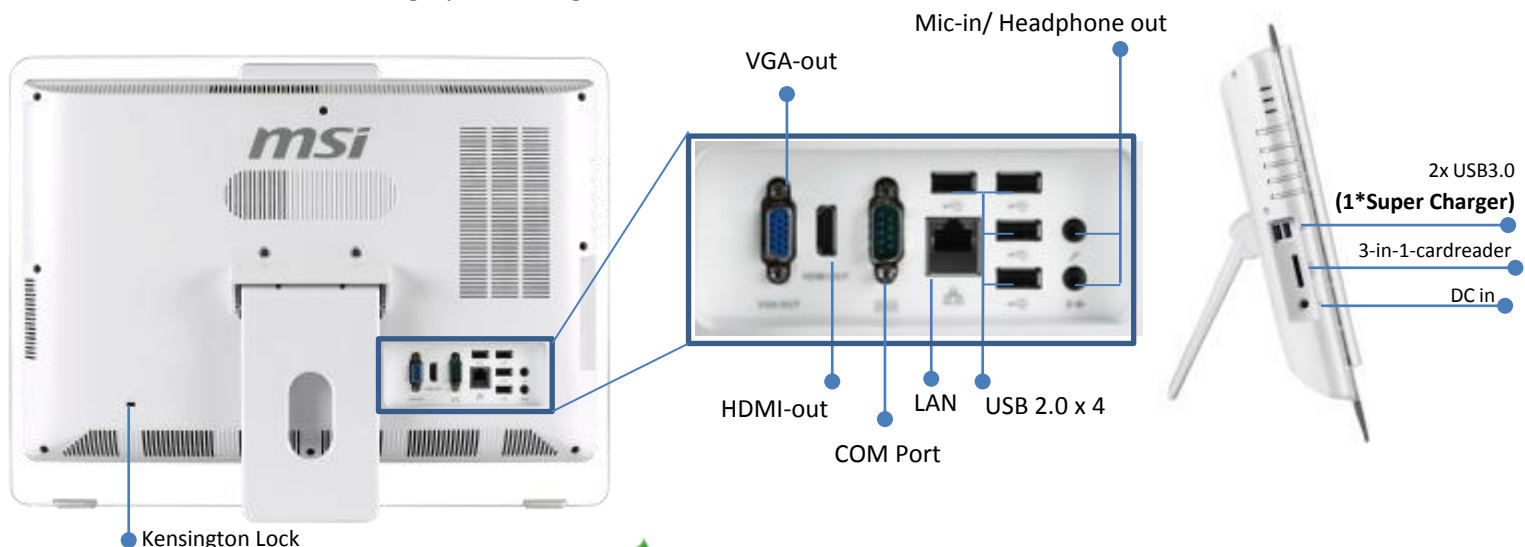

Selling Points

Anti-Flicker

- MSI Anti-Flicker Technology with Less Blue Light
- (Optional) Multi-touch Screen (Windows 7)
- Intel® Core i5® 4460s CPU
- MSI Super Charger technology for fast and power-off charging
- Support 1 COM port & VGA out for connecting barcode readers, credit card machines or credit card billing machines, making it an optimal cutting-edge platform for a variety of commercial applications
- Quick Fix PC tool, which enables users to efficiently self-diagnose and repair PC systems
- Stylish out looking.
- Power saving, space saving.