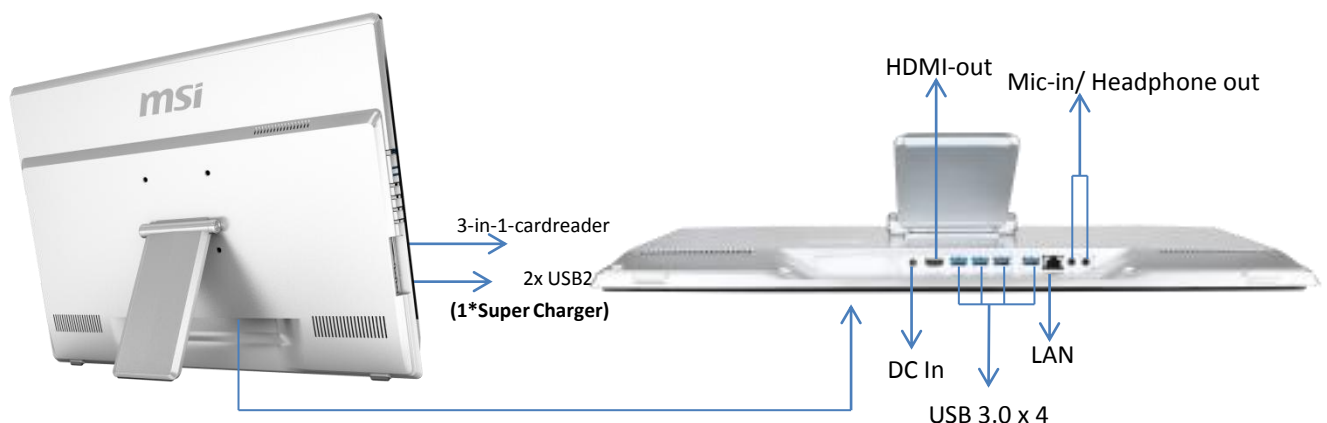

NEW
All-in-One PC

MS-AE63

All-in-One, One for All.

MSI brightly launched new 24-inch entertainment All-in-One PC- MS-AE63 with integrated computer and screen as well as modern ID design that provides you a cleaner area.

3.0 USB 3.0

FULL HD 1080P 1920 X 1080

LED Backlight

Super Charger

Ultra-Slim

Less Blue Light

Solid State Drive
(optional)

Selling Points

Anti-Flicker

- The 4th Gen Intel® Mobile Core™ series Processors
- 10-point touch screen (optional)
- Ultra-slim and frameless design, the minimum thickness is only 21mm
- Exclusive Anti-Flicker and Less Blue Light Technology to protect user eyesight
- Internal SSD speed up operating system and games (optional)
- LED backlight LCD panel for maximum energy-saving
- MSI Super Charger for high-speed data transfers and fast charging
- Creative Sound Blaster™ Cinema sound system